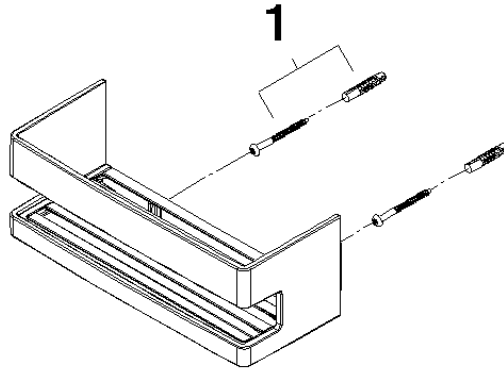

Shower basket for wall mounting - Chrome

---

83 290 832

Parts for other
finishes can be found
here: [Soft Black](#)

Spare parts list

No.	Item Number	Name	Quantity used	Delivery time
1	05 30 31 025 00 90	fixing set	1	2